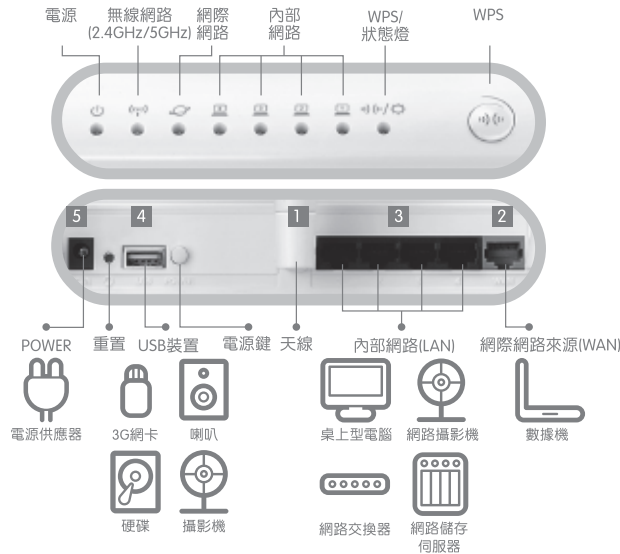

步驟1. 硬體安裝

- 請依序接上裝置與線路，手機/平板/筆電設定：1 → 2 → 5；電腦：1 → 2 → 3 → 5；公共熱點：5；USB裝置請接 4
- 2.4GHz/5GHz無線網路LED指示燈：2.4GHz → 黃色；5GHz → 藍色

步驟2-1. 設定分享器

ADSL / 光纖上網篇

1 iPhone/iPad：設定步驟1接線後，開啟手機設定 → Wi-Fi 連線至BR261c分享器的無線訊號後即自動導入設定頁面(如右圖)

Android手機/平板：設定步驟1接線後開啟手機設定 → Wi-Fi 連線至BR261c分享器的無線訊號並點手機上方的 即可自動導入設定頁面(如右上圖)

電腦：完成步驟1硬體安裝接線後，直接開啟電腦IE瀏覽器即會自動導入ADSL/光纖設定頁面(如右上圖)

ADSL/光纖上網

2 帳號：
密碼：

無線網路設定
2.4GHz無線AP
SSID: Sapido_BR261c_2.4g
加密: 無密碼

5GHz無線AP
SSID: Sapido_BR261c_5g_3
加密: 無密碼

3 啟用設定

3 在右上圖 3 處進行無線加密設定

WEP (低安全) 10碼數字
WPA(中安全) 8碼以上數字/英文
WPA2(高安全) 8碼以上數字/英文

步驟2-2. 設定分享器

有線電視 / 社區寬頻篇

1 iPhone/iPad：設定步驟1接線後，開啟手機設定 → Wi-Fi 連線至BR261c分享器的無線訊號後即自動導入設定頁面(如右圖)

Android手機/平板：設定步驟1接線後開啟手機設定 → Wi-Fi 連線至BR261c分享器的無線訊號並點手機上方的 即可自動導入設定頁面(如右上圖)

電腦：完成步驟1 硬體安裝接線後，直接開啟電腦IE瀏覽器即會自動導入動態IP設定頁面(如右上圖)

動態IP(有線電視)

2 有線電視寬頻資料
有線寬頻類型: 通用 特定
本機MAC位址: 00d041d01339
無線網路設定
2.4GHz無線AP
SSID: Sapido_BR261c_2.4g
加密: 無密碼
5GHz無線AP
SSID: Sapido_BR261c_5g_3
加密: 無密碼

3 啟用設定

2 一般有線電視網路或社區寬頻用戶請點選**特定**，若仍無法上網時請改選**通用**

3 在右上圖 3 處進行無線加密設定
WEP (低安全) 10碼數字
WPA(中安全) 8碼以上數字/英文
WPA2(高安全) 8碼以上數字/英文

步驟2-3. 設定分享器

公共熱點篇

1 iPhone/iPad：設定步驟1接線後開啟手機設定 → Wi-Fi 連上BR261c分享器的無線訊號後即會自動導入右圖設定頁面→點選登入設定頁面 1

Android手機/平板：設定步驟1硬體安裝接線後開啟設定 → Wi-Fi 連上BR261c分享器的無線訊號並點手機上方的 即可自動導入右上圖設定頁面 → 點選登入設定頁面 1

電腦：完成步驟1 硬體安裝接線後直接開啟電腦IE瀏覽器即自動導入右上圖設定頁面→點選登入設定頁面 1

2 點選 首頁 → 上網設定 → 公共熱點 → 更新 → 選擇公共熱點訊號，若此熱點有加密，請在預先共用金鑰欄位輸入此熱點無線密碼